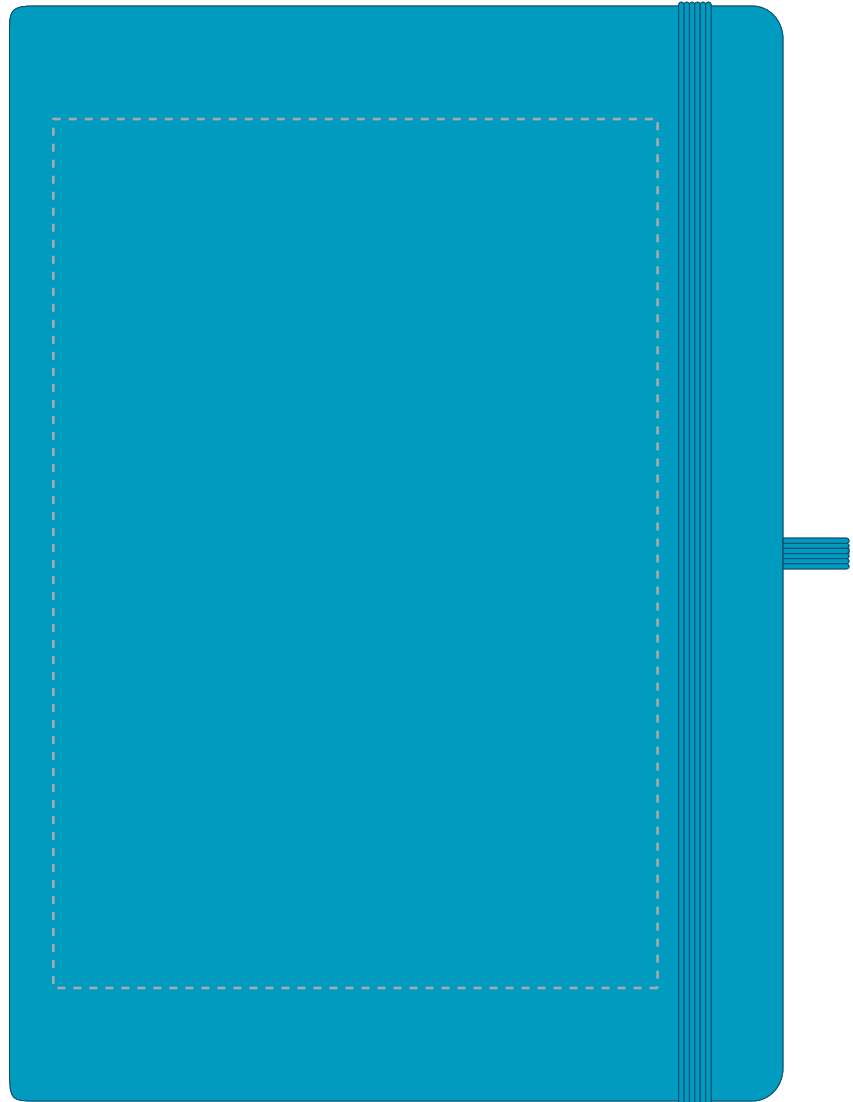

Your Ref:	Quantity:	Product Code: QS0344
Our Ref:	Version: 1	Product Colour: CYAN

PRINTING CONCERNS:

We stock this item in the following colours

**PANTONE REFERENCE(S)**

Due to the nature of the product the print position may vary by 2 - 3 mm

- Debossing/ Foil blocking
- Edge to edge

ARTWORK SCALE 50%

Product Image for visualisation
- colours may vary

The dashed line is to demonstrate print area and will not appear on your printed item

PLEASE NOTE:

To proceed, please approve visual via the online system.

ARTWORK SCALE 100%
Max print area: 160mm x 230mm